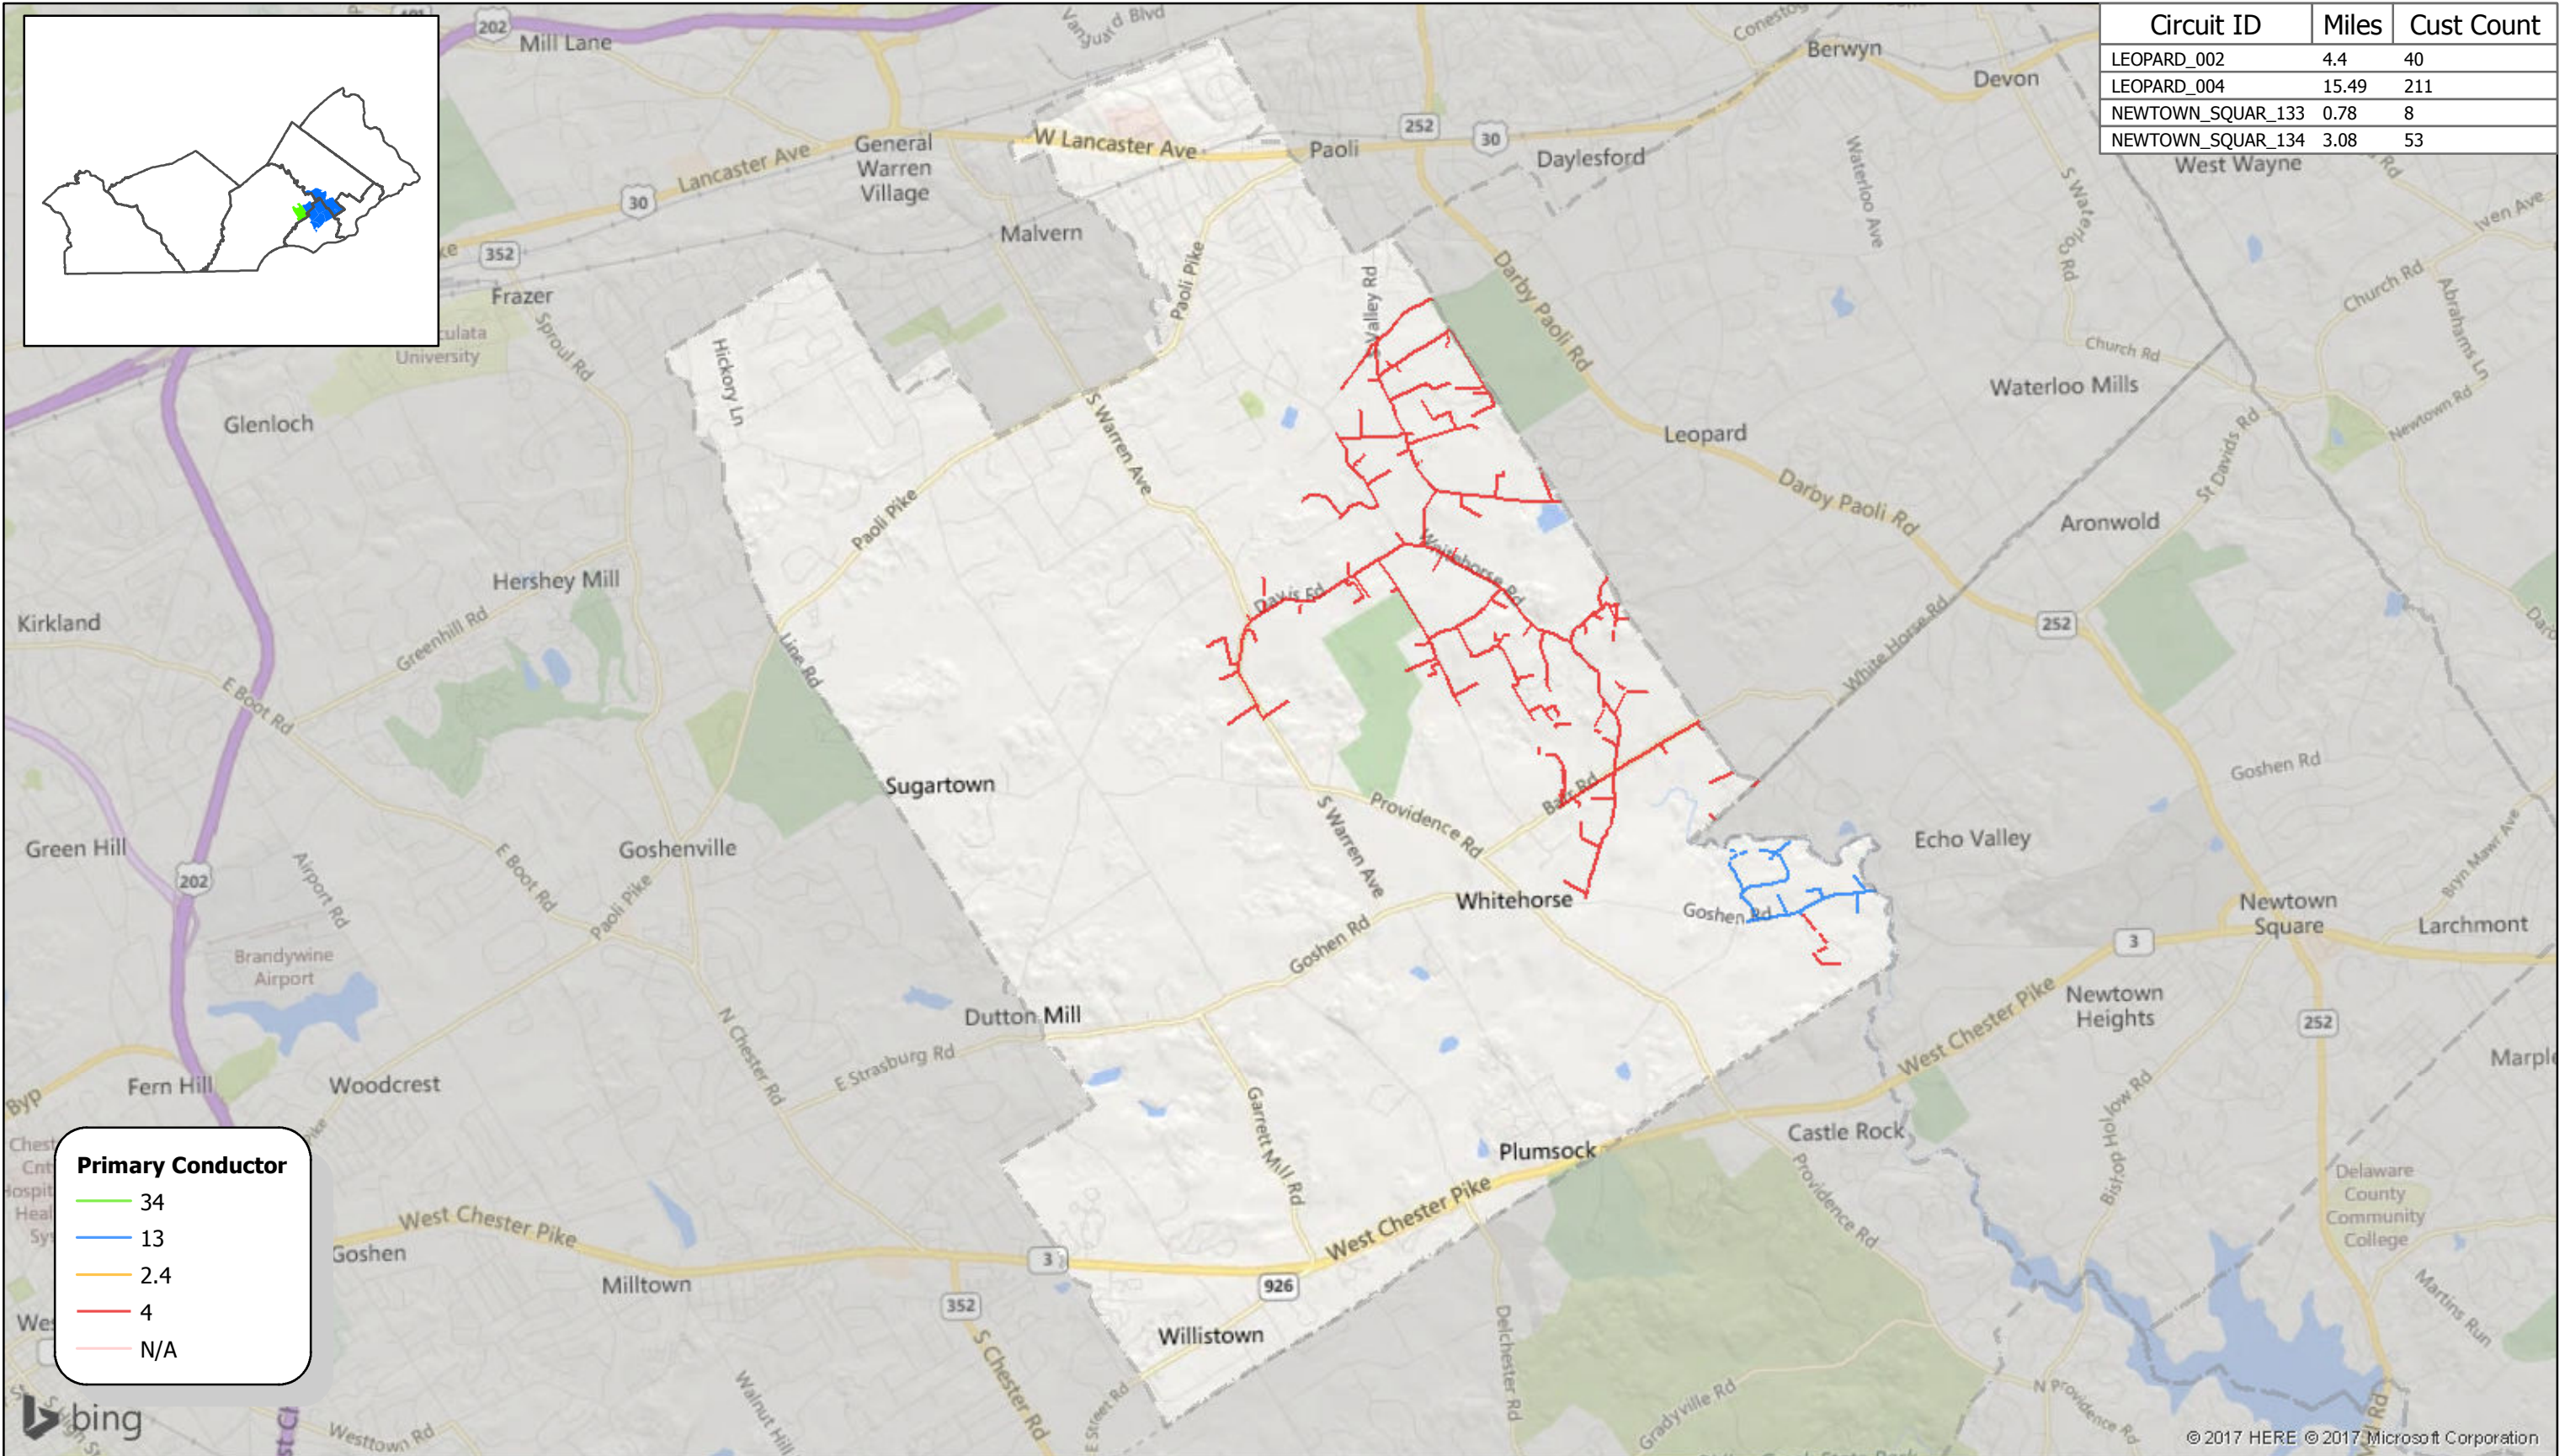

Circuit ID	Miles	Cust Count
LEOPARD_002	4.4	40
LEOPARD_004	15.49	211
NEWTOWN_SQUAR_133	0.78	8
NEWTOWN_SQUAR_134	3.08	53

Primary Conductor	
34	Green
13	Blue
2.4	Yellow
4	Red
N/A	Pink

Circuit Miles: 24
 Customer Count: 312

BRYNMAWR Circuits

Willistown, Chester County